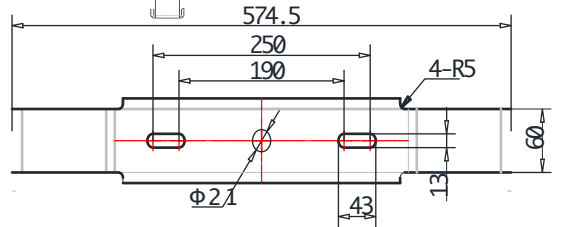

1200W MODULE SPORTGROUND DALI SERIES 415V (3 PHASE)

5050 LUMILED SERIES

BMP-5STADV-1200-150V-10D4

SPECIFICATIONS	
System Power	1200w
Milliamps	6000Ma (184V x 6pcs)
LED type	LUMILED 5050 96Pcs each Module
Lamp Body Material	Powdercoated Galvanised Steel
Colour Temperature	4000k(3000k,5700kopt)
Luminous Flux	169,200 Lumens
Luminous Efficacy	141 Lm/w
CRI	Ra80 (Ra70/90 optional)
Beam Angle	25X25, 40X40, 60X60
Rated Lifespan	>100,000 hours Modules
IP Rating	IP67 Housing , IP68 Modules
Impact rating	IK09
Driver Type	Inventronics Flicker free ESM-240150DG x6pcs
Operating Temperature	-40°C ~ 50°C
Dimmable	PWM Dimming
Test Reports	ISMT,LCP,TM21,LM80, L70
Lamp Dimension	900 x 645 x 220 mm
Net Weight	29.7kg + 6.0kg drivers
Warranty	5 years drivers,10 years Modules
Certification	JAS/ANZ TUV

25X25 B/Angle BMP-5STAD25-1200-1504-10D4
40X40 B/Angle BMP-5STAD25-1200-1504-10D4

60X60 B/Angle
BMP-5STAD60-1200-15054-10D4

1200W MODULE SPORTGROUND DALI SERIES 415V (3 PHASE)

5050 LUMILED SERIES

BMP-5STAD25-1200-150V-10D4