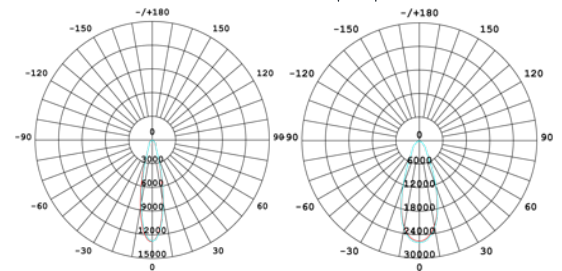

1200W MODULE SPORTGROUND DALI SERIES 415V (3 PHASE)

5050 LUMILED SERIES

BMP-5STADV-1200-150V-10D4

SPECIFICATIONS	
System Power	1200w
Milliamps	6000Ma (184V x 6pcs)
LED type	LUMILED 5050 96Pcs each Module
Lamp Body Material	Powdercoated Galvanised Steel
Colour Temperature	4000k(3000k,5700kopt)
Luminous Flux	169,200 Lumens
Luminous Efficacy	141 Lm/w
CRI	Ra80 (Ra70/90 optional)
Beam Angle	25X25, 40X40, 60X60
Rated Lifespan	>100,000 hours Modules
IP Rating	IP67 Housing , IP68 Modules
Impact rating	IK09
Driver Type	Inventronics Flicker free ESM-240150DG x6pcs
Operating Temperature	-40°C ~ 50°C
Dimmable	PWM Dimming
Test Reports	ISMT,LCP,TM21,LM80, L70
Lamp Dimension	900 x 645 x 220 mm
Net Weight	29.7kg + 6.0kg drivers
Warranty	5 years drivers,10 years Modules
Certification	JAS/ANZ TUV