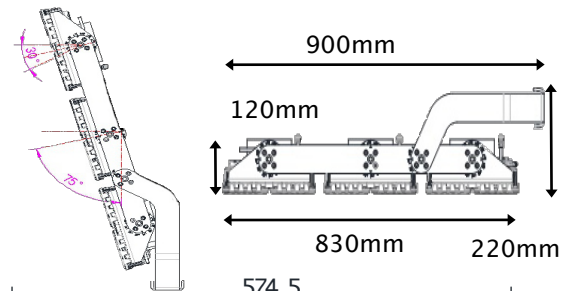

1200W MODULE SPORTGROUND DALI SERIES 415V (3 PHASE)

5050 LUMILED SERIES

BMP-5STADV-1200-150V-10D4

SPECIFICATIONS	
System Power	1200w
Milliamps	6000Ma (184V x 6pcs)
LED type	LUMILED 5050 96Pcs each Module
Lamp Body Material	Powdercoated Galvanised Steel
Colour Temperature	4000k(3000k,5700kopt)
Luminous Flux	169,200 Lumens
Luminous Efficacy	141 Lm/w
CRI	Ra80 (Ra70/90 optional)
Beam Angle	25X25, 40X40, 60X60
Rated Lifespan	>100,000 hours Modules
IP Rating	IP67 Housing , IP68 Modules
Impact rating	IK09
Driver Type	Inventronics Flicker free ESM-240150DG x6pcs
Operating Temperature	-40°C ~ 50°C
Dimmable	PWM Dimming
Test Reports	ISMT,LCP,TM21,LM80, L70
Lamp Dimension	900 x 645 x 220 mm
Net Weight	29.7kg + 6.0kg drivers
Warranty	5 years drivers,10 years Modules
Certification	JAS/ANZ TUV

25X25 B/Angle BMP-5STAD25-1200-1504-10D4
40X40 B/Angle BMP-5STAD25-1200-1504-10D4

60X60 B/Angle
BMP-5STAD60-1200-15054-10D4

1200W MODULE SPORTGROUND DALI SERIES 415V (3 PHASE)

5050 LUMILED SERIES

BMP-5STAD25-1200-150V-10D4