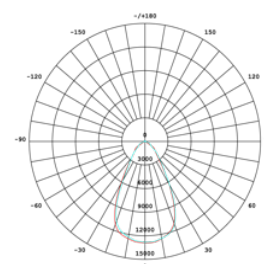

25X25 B/Angle BMP-5STAD25-1200-1504-10D4
40X40 B/Angle BMP-5STAD25-1200-1504-10D4