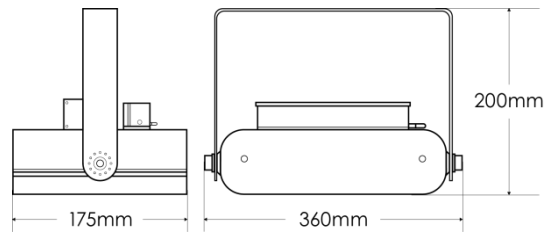

120W 2 MODULE MODULAR FLOODLIGHT 3535 SERIES

BMP-3535FLMODV-120-135V-10

SPECIFICATIONS	
System Power	120w
Milliamps	1200Ma
LED type	LUXEON 3535 36Pcs each Module
Lamp Body Material	Powdercoated Galvanised Steel
Colour Temperature	5700k(3000k,4000kopt)
Luminous Flux	16,250lumens
Luminous Efficacy	135lm/w
CRI	Ra70 (Ra80/90 optional)
Beam Angle	135x14, 12x12
Rated Lifespan	>100,000 hours Modules
IP Rating	IP67 Housing , IP68 Modules
Impact rating	IK09
Driver Type	Moso Flicker Free X6-M105150
Operating Temperature	-40°C ~ 50°C
Dimmable	PWM Dimming
Test Reports	ISMT,LCP, TM21, LM80, L70
Lamp Dimension	360 x 200 x 175 mm
Net Weight	4.7kg
Warranty	5 years driver, 10 years Modules
Certification	JAS/ANZ TUV

BMP-FLMOD1214-120-13557-10

BMP-FLMOD12-120-13557-10

120W 2 MODULE MODULAR FLOODLIGHT 3535 SERIES

BMP-3535FLMODV-120-135V-10

For accessories, contact BMP LED via
www.bmp-led.com.au/contact

ACCESSORIES

Driver Extension Cable
2.0m,5.0m,12.0 lengths
BMP-DEC/2/5/12-10