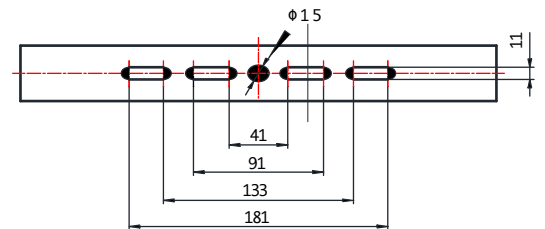

120W 2 MODULE MODULAR FLOODLIGHT 3535 SERIES

BMP-3535FLMODV-120-135V-10

SPECIFICATIONS	
System Power	120w
Milliamps	1200Ma
LED type	LUXEON 3535 36Pcs each Module
Lamp Body Material	Powdercoated Galvanised Steel
Colour Temperature	5700k(3000k,4000kopt)
Luminous Flux	16,250lumens
Luminous Efficacy	135lm/w
CRI	Ra70 (Ra80/90 optional)
Beam Angle	135x14, 12x12
Rated Lifespan	>100,000 hours Modules
IP Rating	IP67 Housing , IP68 Modules
Impact rating	IK09
Driver Type	Moso Flicker Free X6-M105150
Operating Temperature	-40°C ~ 50°C
Dimmable	PWM Dimming
Test Reports	ISMT,LCP, TM21, LM80, L70
Lamp Dimension	360 x 200 x 175 mm
Net Weight	4.7kg
Warranty	5 years driver, 10 years Modules
Certification	JAS/ANZ TUV

BMP-FLMOD1214-120-13557-10

BMP-FLMOD12-120-13557-10

120W 2 MODULE MODULAR FLOODLIGHT 3535 SERIES

BMP-3535FLMODV-120-135V-10

For accessories, contact BMP LED via
www.bmp-led.com.au/contact

ACCESSORIES

Driver Extension Cable
2.0m,5.0m,12.0 lengths
BMP-DEC/2/5/12-10