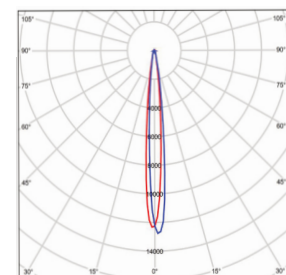

BMP-FLMOD1214-120-13557-10