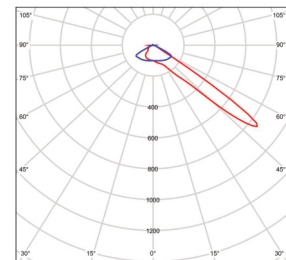

120W 2 MODULE MODULAR FLOODLIGHT 3535 SERIES

BMP-3535FLMODV-120-135V-10

SPECIFICATIONS	
System Power	120w
Milliamps	1200Ma
LED type	LUXEON 3535 36Pcs each Module
Lamp Body Material	Powdercoated Galvanised Steel
Colour Temperature	5700k(3000k,4000kopt)
Luminous Flux	16,250lumens
Luminous Efficacy	135lm/w
CRI	Ra70 (Ra80/90 optional)
Beam Angle	135x14, 12x12
Rated Lifespan	>100,000 hours Modules
IP Rating	IP67 Housing , IP68 Modules
Impact rating	IK09
Driver Type	Moso Flicker Free X6-M105150
Operating Temperature	-40°C ~ 50°C
Dimmable	PWM Dimming
Test Reports	ISMT,LCP, TM21, LM80, L70
Lamp Dimension	360 x 200 x 175 mm
Net Weight	4.7kg
Warranty	5 years driver, 10 years Modules
Certification	JAS/ANZ TUV