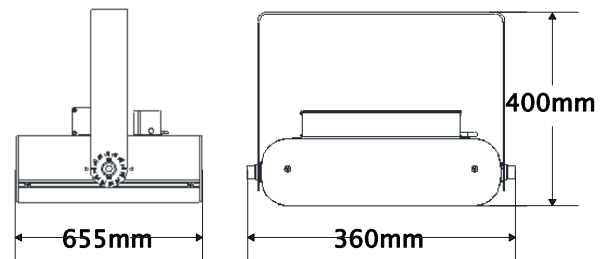

480W 8 MODULE MODULAR FLOODLIGHT 3535 SERIES

BMP-3535FLMODV-480-135V-10

LED

SPECIFICATIONS

System Power	480w
Milliamps	1200Ma
LED type	LUXEON 3535 36Pcs each Module
Lamp Body Material	Powdercoated Galvanised Steel
Colour Temperature	5700k(3000k,4000kopt)
Luminous Flux	64,850lumens
Luminous Efficacy	135lm/w
CRI	Ra70 (Ra80/90 optional)
Beam Angle	135x14, 12x12
Rated Lifespan	>100,000 hours Modules
IP Rating	IP67 Housing , IP68 Modules
Impact rating	IK09
Driver Type	Moso Flicker Free X6-240M229 x 2
Operating Temperature	-40°C ~ 50°C
Dimmable	PWM Dimming
Test Reports	ISMT,LCP, TM21, LM80, L70
Lamp Dimension	360 x 400 x 655 mm
Net Weight	13.1kg
Warranty	5 years driver, 10 years Modules
Certification	JAS/ANZ TUV

BMP-FLMOD1214-480-13557-10

BMP-FLMOD12-480-13557-10

LED

480W 8 MODULE MODULAR FLOODLIGHT 3535 SERIES

BMP-3535FLMODV-480-135V-10

For accessories, contact BMP LED via
www.bmp-led.com.au/contact

ACCESSORIES

Driver Extension Cable
2.0m, 5.0m, 12.0 lengths
BMP-DEC/2/5/12-10