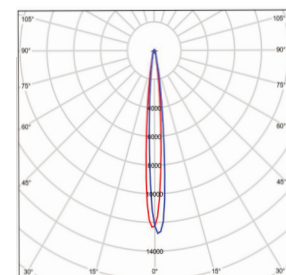

BMP-FLMOD1214-480-13557-10