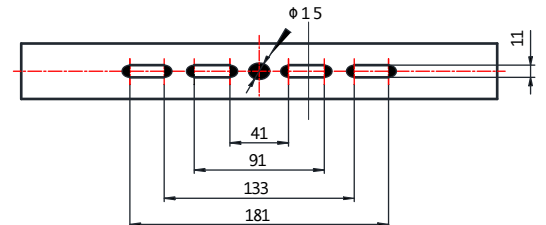

480W 8 MODULE MODULAR FLOODLIGHT 3535 SERIES

BMP-3535FLMODV-480-135V-10

LED

SPECIFICATIONS

System Power	480w
Milliamps	1200Ma
LED type	LUXEON 3535 36Pcs each Module
Lamp Body Material	Powdercoated Galvanised Steel
Colour Temperature	5700k(3000k,4000kopt)
Luminous Flux	64,850lumens
Luminous Efficacy	135lm/w
CRI	Ra70 (Ra80/90 optional)
Beam Angle	135x14, 12x12
Rated Lifespan	>100,000 hours Modules
IP Rating	IP67 Housing , IP68 Modules
Impact rating	IK09
Driver Type	Moso Flicker Free X6-240M229 x 2
Operating Temperature	-40°C ~ 50°C
Dimmable	PWM Dimming
Test Reports	ISMT,LCP, TM21, LM80, L70
Lamp Dimension	360 x 400 x 655 mm
Net Weight	13.1kg
Warranty	5 years driver, 10 years Modules
Certification	JAS/ANZ TUV

BMP-FLMOD1214-480-13557-10

BMP-FLMOD12-480-13557-10

LED

480W 8 MODULE MODULAR FLOODLIGHT 3535 SERIES

BMP-3535FLMODV-480-135V-10

For accessories, contact BMP LED via
www.bmp-led.com.au/contact

ACCESSORIES

Driver Extension Cable
2.0m, 5.0m, 12.0 lengths
BMP-DEC/2/5/12-10