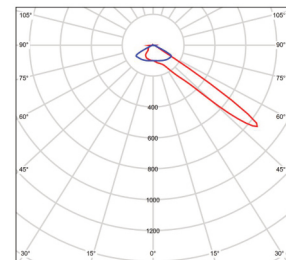

480W 8 MODULE MODULAR FLOODLIGHT 3535 SERIES

BMP-3535FLMODV-480-135V-10

LED

SPECIFICATIONS

System Power	480w
Milliamps	1200Ma
LED type	LUXEON 3535 36Pcs each Module
Lamp Body Material	Powdercoated Galvanised Steel
Colour Temperature	5700k(3000k,4000kopt)
Luminous Flux	64,850lumens
Luminous Efficacy	135lm/w
CRI	Ra70 (Ra80/90 optional)
Beam Angle	135x14, 12x12
Rated Lifespan	>100,000 hours Modules
IP Rating	IP67 Housing , IP68 Modules
Impact rating	IK09
Driver Type	Moso Flicker Free X6-240M229 x 2
Operating Temperature	-40°C ~ 50°C
Dimmable	PWM Dimming
Test Reports	ISMT,LCP, TM21, LM80, L70
Lamp Dimension	360 x 400 x 655 mm
Net Weight	13.1kg
Warranty	5 years driver, 10 years Modules
Certification	JAS/ANZ TUV