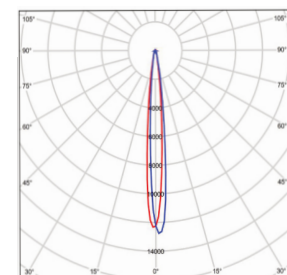

BMP-FLMOD1214-720-13557-10