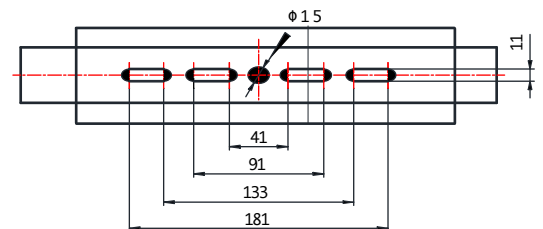

720W 12 MODULE MODULAR FLOODLIGHT 3535 SERIES

BMP-3535FLMODV-720-135V-10

SPECIFICATIONS

System Power	720w
Milliamps	1200Ma
LED type	LUXEON 3535 28Pcs each Module
Lamp Body Material	Powdercoated Galvanised Steel
Colour Temperature	5700k(3000k,4000kopt)
Luminous Flux	97,250lumens
Luminous Efficacy	135lm/w
CRI	Ra70 (Ra80/90 optional)
Beam Angle	135x14, 12x12
Rated Lifespan	> 100,000 hours Modules
IP Rating	IP67 Housing , IP68 Modules
Impact rating	IK09
Driver Type	Moso Flicker Free X6-240M229 x 3
Operating Temperature	-40°C ~ 50°C
Dimmable	PWM Dimming
Test Reports	ISMT,LCP, TM21, LM80, L70
Lamp Dimension	680 x 490 x 490 mm
Net Weight	31.3kg
Warranty	5 years driver, 10 years Modules
Certification	JAS/ANZ TUV

BMP-FLMOD1214-720-13557-10

BMP-FLMOD12-720-13557-10

720W 12 MODULE MODULAR FLOODLIGHT 3535 SERIES

BMP-3535FLMODV-720-135V-10

For accessories, contact BMP LED via
www.bmp-led.com.au/contact

ACCESSORIES

Driver Extension Cable
2.0m, 5.0m, 12.0 lengths
BMP-DEC/2/5/12-10