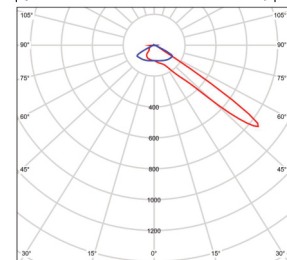

720W 12 MODULE MODULAR FLOODLIGHT 3535 SERIES

BMP-3535FLMODV-720-135V-10

SPECIFICATIONS

System Power	720w
Milliamps	1200Ma
LED type	LUXEON 3535 28Pcs each Module
Lamp Body Material	Powdercoated Galvanised Steel
Colour Temperature	5700k(3000k,4000kopt)
Luminous Flux	97,250lumens
Luminous Efficacy	135lm/w
CRI	Ra70 (Ra80/90 optional)
Beam Angle	135x14, 12x12
Rated Lifespan	> 100,000 hours Modules
IP Rating	IP67 Housing , IP68 Modules
Impact rating	IK09
Driver Type	Moso Flicker Free X6-240M229 x 3
Operating Temperature	-40°C ~ 50°C
Dimmable	PWM Dimming
Test Reports	ISMT,LCP, TM21, LM80, L70
Lamp Dimension	680 x 490 x 490 mm
Net Weight	31.3kg
Warranty	5 years driver, 10 years Modules
Certification	JAS/ANZ TUV