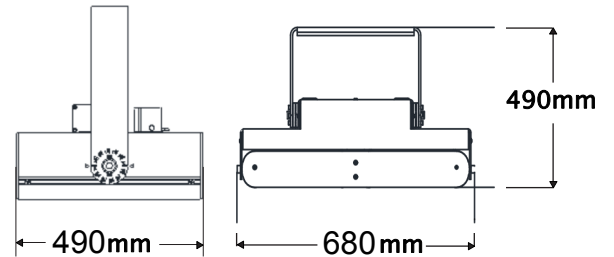

720W 12 MODULE MODULAR FLOODLIGHT 3535 SERIES

BMP-3535FLMODV-720-135V-10

SPECIFICATIONS

System Power	720w
Milliamps	1200Ma
LED type	LUXEON 3535 28Pcs each Module
Lamp Body Material	Powdercoated Galvanised Steel
Colour Temperature	5700k(3000k,4000kopt)
Luminous Flux	97,250lumens
Luminous Efficacy	135lm/w
CRI	Ra70 (Ra80/90 optional)
Beam Angle	135x14, 12x12
Rated Lifespan	> 100,000 hours Modules
IP Rating	IP67 Housing , IP68 Modules
Impact rating	IK09
Driver Type	Moso Flicker Free X6-240M229 x 3
Operating Temperature	-40°C ~ 50°C
Dimmable	PWM Dimming
Test Reports	ISMT,LCP, TM21, LM80, L70
Lamp Dimension	680 x 490 x 490 mm
Net Weight	31.3kg
Warranty	5 years driver, 10 years Modules
Certification	JAS/ANZ TUV

BMP-FLMOD1214-720-13557-10

BMP-FLMOD12-720-13557-10

720W 12 MODULE MODULAR FLOODLIGHT 3535 SERIES

BMP-3535FLMODV-720-135V-10

For accessories, contact BMP LED via
www.bmp-led.com.au/contact

ACCESSORIES

Driver Extension Cable
2.0m, 5.0m, 12.0 lengths
BMP-DEC/2/5/12-10