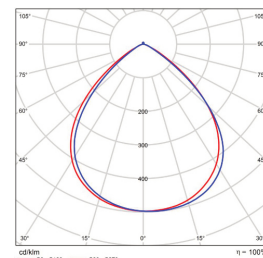

## SPECIFICATIONS

System Power	150w
Milliamps	1000Ma 144v
LED type	LUMILEDS 5050 28Pcs each Module
Lamp Body Material	Powdercoated Galvanised Steel
Colour Temperature	5700k(3000k,4000kopt)
Luminous Flux	24,000lumens
Luminous Efficacy	160lm/w
CRI	Ra70 (Ra80/90 optional)
Beam Angle	90x90,60X60,40x40, 90x40
Rated Lifespan	>100,000 hours Modules
IP Rating	IP67 Housing , IP68 Modules
Impact rating	IK09
Driver Type	Moso Flicker Free X6-150M214
Operating Temperature	-40°C ~ 50°C
Dimmable	PWM Dimming
Test Reports	ISMT,LCP, TM21, LM80, L70
Lamp Dimension	650 x 650 x 110 mm
Net Weight	13.2kg
Warranty	5 years driver, 10 years Modules
Certification	JAS/ANZ TUV