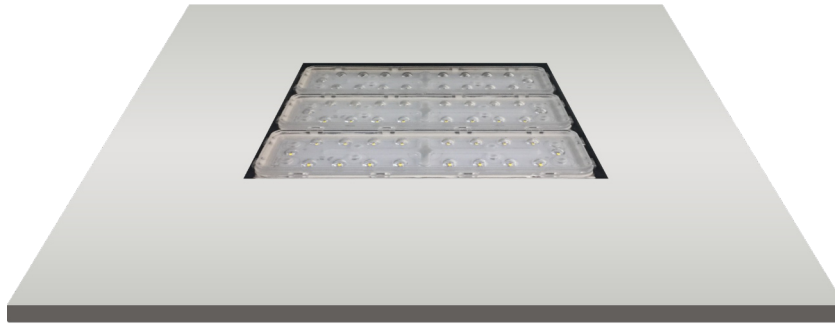

# 150W 3 MODULE RECESSED CANOPY LIGHT

BMP-3RCAN-150-150V-10

- White
- Grey
- Black

## SPECIFICATIONS

System Power	150w
Milliamps	1000Ma 144v
LED type	LUMILEDS 5050 28Pcs each Module
Lamp Body Material	Powdercoated Galvanised Steel
Colour Temperature	5700k(3000k,4000kopt)
Luminous Flux	24,000lumens
Luminous Efficacy	160lm/w
CRI	Ra70 (Ra80/90 optional)
Beam Angle	90x90,60X60,40x40, 90x40
Rated Lifespan	>100,000 hours Modules
IP Rating	IP67 Housing , IP68 Modules
Impact rating	IK09
Driver Type	Moso Flicker Free X6-150M214
Operating Temperature	-40°C ~ 50°C
Dimmable	PWM Dimming
Test Reports	ISMT,LCP, TM21, LM80, L70
Lamp Dimension	650 x 650 x 110 mm
Net Weight	13.2kg
Warranty	5 years driver, 10 years Modules
Certification	JAS/ANZ TUV

90x90 B/Angle  
BMP-3RCAN90-150-15057-10

120x120 B/Angle  
BMP-3RCAN120-150-15057-10

90x40 B/Angle  
BMP-3RCAN2211-150-15057-10

Tunnel Module  
BMP-3RCAN2123-150-15057-10

# 150W 3 MODULE RECESSED CANOPY LIGHT

BMP-3RCAN-150-150V-10

For accessories, contact BMP LED via  
[www.bmp-led.com.au/contact](http://www.bmp-led.com.au/contact)