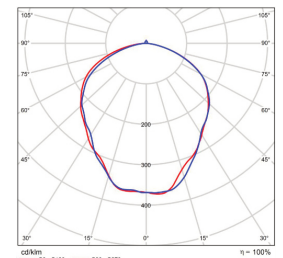

150W 3 MODULE RECESSED CANOPY LIGHT

BMP-3RCAN-150-150V-10

- White
- Grey
- Black

SPECIFICATIONS

System Power	150w
Milliamps	1000Ma 144v
LED type	LUMILEDS 5050 28Pcs each Module
Lamp Body Material	Powdercoated Galvanised Steel
Colour Temperature	5700k(3000k,4000kopt)
Luminous Flux	24,000lumens
Luminous Efficacy	160lm/w
CRI	Ra70 (Ra80/90 optional)
Beam Angle	90x90,60X60,40x40, 90x40
Rated Lifespan	>100,000 hours Modules
IP Rating	IP67 Housing , IP68 Modules
Impact rating	IK09
Driver Type	Moso Flicker Free X6-150M214
Operating Temperature	-40°C ~ 50°C
Dimmable	PWM Dimming
Test Reports	ISMT,LCP, TM21, LM80, L70
Lamp Dimension	650 x 650 x 110 mm
Net Weight	13.2kg
Warranty	5 years driver, 10 years Modules
Certification	JAS/ANZ TUV