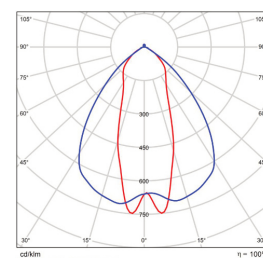

90x90 B/Angle
BMP-3RCAN90-150-15057-10