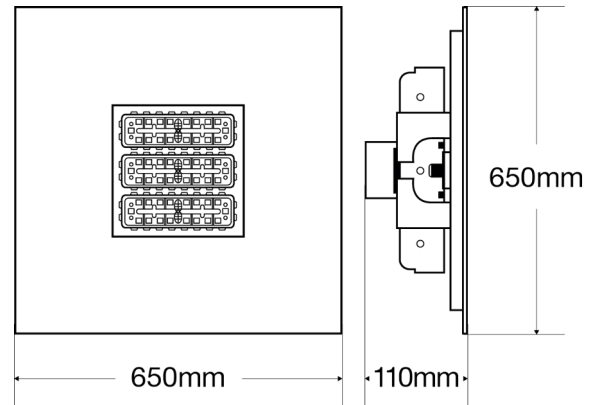

# 150W 3 MODULE RECESSED CANOPY LIGHT

BMP-3RCAN-150-150V-10

- White
- Grey
- Black

## SPECIFICATIONS

System Power	150w
Milliamps	1000Ma 144v
LED type	LUMILEDS 5050 28Pcs each Module
Lamp Body Material	Powdercoated Galvanised Steel
Colour Temperature	5700k(3000k,4000kopt)
Luminous Flux	24,000lumens
Luminous Efficacy	160lm/w
CRI	Ra70 (Ra80/90 optional)
Beam Angle	90x90,60X60,40x40, 90x40
Rated Lifespan	>100,000 hours Modules
IP Rating	IP67 Housing , IP68 Modules
Impact rating	IK09
Driver Type	Moso Flicker Free X6-150M214
Operating Temperature	-40°C ~ 50°C
Dimmable	PWM Dimming
Test Reports	ISMT,LCP, TM21, LM80, L70
Lamp Dimension	650 x 650 x 110 mm
Net Weight	13.2kg
Warranty	5 years driver, 10 years Modules
Certification	JAS/ANZ TUV

## ACCESSORIES

Driver Extension Cable  
2.0m, 5.0m, 12.0 lengths  
BMP-DEC/2/5/12-10