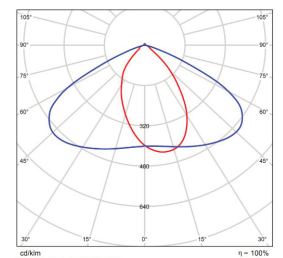

120x120 B/Angle
BMP-3RCAN120-150-15057-10