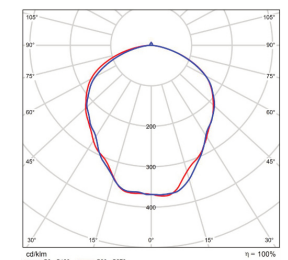

120W 3 MODULE DALI RECESSED CANOPY LIGHT

BMP-3RCAN-120-150V-10D

SPECIFICATIONS

System Power	120w
Milliamps	800Ma
LED type	LUMILEDS 5050 28Pcs each Module
Lamp Body Material	Powdercoated Galvanised Steel
Colour Temperature	5700k(3000k,4000kopt)
Luminous Flux	20,280lumens
Luminous Efficacy	169lm/w
CRI	Ra70 (Ra80/90 optional)
Beam Angle	90x90,60X60,40x40
Rated Lifespan	>100,000 hours Modules
IP Rating	IP67 Housing , IP68 Modules
Impact rating	IK09
Driver Type	Moso Flicker Free
Operating Temperature	-40°C ~ 50°C
Dimmable	Dali
Test Reports	ISMT,LCP,TM21,LM80, L70
Lamp Dimension	650 x 650 x 110 mm
Net Weight	13.2kg
Warranty	5 years driver, 10 years Modules
Certification	JAS/ANZ TUV

90x90 B/Angle
BMP-3RCAN90-120-15057-10D

120x120 B/Angle
BMP-3RCAN120-12015057-10D

90x40 B/Angle
BMP-RCAN2211-120-15057-10D

Tunnel Module
BMP-RCAN2123-120-15057-10D

120W 3 MODULE DALI RECESSED CANOPY LIGHT