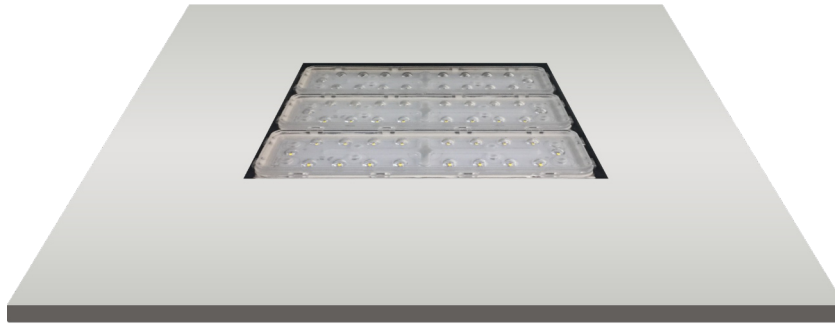

120W 3 MODULE DALI RECESSED CANOPY LIGHT

BMP-3RCAN-120-150V-10D

SPECIFICATIONS

System Power	120w
Milliamps	800Ma
LED type	LUMILEDS 5050 28Pcs each Module
Lamp Body Material	Powdercoated Galvanised Steel
Colour Temperature	5700k(3000k,4000kopt)
Luminous Flux	20,280lumens
Luminous Efficacy	169lm/w
CRI	Ra70 (Ra80/90 optional)
Beam Angle	90x90,60X60,40x40
Rated Lifespan	>100,000 hours Modules
IP Rating	IP67 Housing , IP68 Modules
Impact rating	IK09
Driver Type	Moso Flicker Free
Operating Temperature	-40°C ~ 50°C
Dimmable	Dali
Test Reports	ISMT,LCP,TM21,LM80, L70
Lamp Dimension	650 x 650 x 110 mm
Net Weight	13.2kg
Warranty	5 years driver, 10 years Modules
Certification	JAS/ANZ TUV

90x90 B/Angle
BMP-3RCAN90-120-15057-10D

120x120 B/Angle
BMP-3RCAN120-12015057-10D

90x40 B/Angle
BMP-RCAN2211-120-15057-10D

Tunnel Module
BMP-RCAN2123-120-15057-10D

120W 3 MODULE DALI RECESSED CANOPY LIGHT