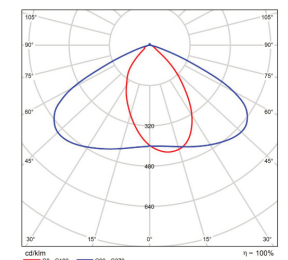

120x120 B/Angle
BMP-3RCAN120-12015057-10D