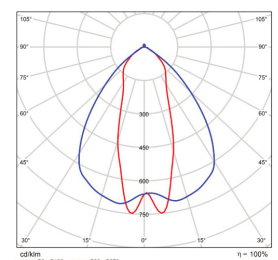

90x90 B/Angle
BMP-3RCAN90-120-15057-10D