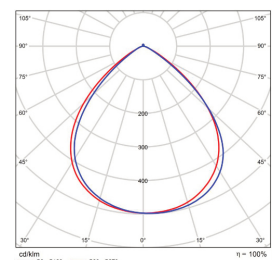

120W 3 MODULE DALI RECESSED CANOPY LIGHT

BMP-3RCAN-120-150V-10D

SPECIFICATIONS

System Power	120w
Milliamps	800Ma
LED type	LUMILEDS 5050 28Pcs each Module
Lamp Body Material	Powdercoated Galvanised Steel
Colour Temperature	5700k(3000k,4000kopt)
Luminous Flux	20,280lumens
Luminous Efficacy	169lm/w
CRI	Ra70 (Ra80/90 optional)
Beam Angle	90x90,60X60,40x40
Rated Lifespan	>100,000 hours Modules
IP Rating	IP67 Housing , IP68 Modules
Impact rating	IK09
Driver Type	Moso Flicker Free
Operating Temperature	-40°C ~ 50°C
Dimmable	Dali
Test Reports	ISMT,LCP,TM21,LM80, L70
Lamp Dimension	650 x 650 x 110 mm
Net Weight	13.2kg
Warranty	5 years driver, 10 years Modules
Certification	JAS/ANZ TUV