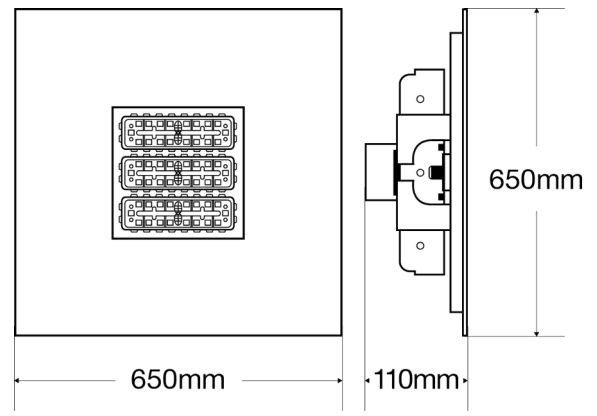

120W 3 MODULE DALI RECESSED CANOPY LIGHT

BMP-3RCAN-120-150V-10D

SPECIFICATIONS

System Power	120w
Milliamps	800Ma
LED type	LUMILEDS 5050 28Pcs each Module
Lamp Body Material	Powdercoated Galvanised Steel
Colour Temperature	5700k(3000k,4000kopt)
Luminous Flux	20,280lumens
Luminous Efficacy	169lm/w
CRI	Ra70 (Ra80/90 optional)
Beam Angle	90x90,60X60,40x40
Rated Lifespan	>100,000 hours Modules
IP Rating	IP67 Housing , IP68 Modules
Impact rating	IK09
Driver Type	Moso Flicker Free
Operating Temperature	-40°C ~ 50°C
Dimmable	Dali
Test Reports	ISMT,LCP,TM21,LM80, L70
Lamp Dimension	650 x 650 x 110 mm
Net Weight	13.2kg
Warranty	5 years driver, 10 years Modules
Certification	JAS/ANZ TUV

90x90 B/Angle
BMP-3RCAN90-120-15057-10D

120x120 B/Angle
BMP-3RCAN120-12015057-10D

90x40 B/Angle
BMP-RCAN2211-120-15057-10D

Tunnel Module
BMP-RCAN2123-120-15057-10D

120W 3 MODULE DALI RECESSED CANOPY LIGHT

BMP-3RCAN-120-150V-10D

For accessories, contact BMP LED via
www.bmp-led.com.au/contact

ACCESSORIES

Driver Extension Cable
2.0m, 5.0m, 12.0 lengths
BMP-DEC/2/5/12-10