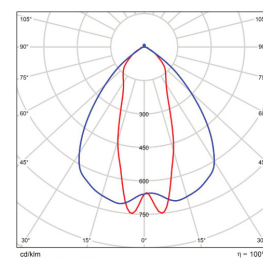

180W 3 MODULE DALI RECESSED CANOPY LIGHT

DALI DIMMABLE

BMP-3RCAN6-180-150V-10D

- White
- Grey
- Black

SPECIFICATIONS

System Power	180w
Milliamps	1200Ma
LED type	LUMILEDS 5050 28Pcs each Module
Lamp Body Material	Powdercoated Galvanised Steel
Colour Temperature	5700k(3000k,4000kopt)
Luminous Flux	27,000lumens
Luminous Efficacy	150lm/w
CRI	Ra70 (Ra80/90 optional)
Beam Angle	90x90,60X60,40x40, 90x40
Rated Lifespan	>100,000 hours Modules
IP Rating	IP67 Housing , IP68 Modules
Impact rating	IK09
Driver Type	Moso Flicker Free
Operating Temperature	-40°C ~ 50°C
Dimmable	Dali
Test Reports	ISMT,LCP, TM21, LM80, L70
Lamp Dimension	650 x 650 x 110 mm
Net Weight	13.2kg
Warranty	5 years driver, 10 years Modules
Certification	JAS/ANZ TUV

90x90 B/Angle
BMP-3RCAN90-180-15057-10D

120x120 B/Angle
BMP-3RCAN60-180-15057-10D

90x40 B/Angle
BMP-3RCAN2211-180-15057-10D

Tunnel Module
BMP-3RCAN2123-180-15057-10D

180W 3 MODULE DALI RECESSED CANOPY LIGHT