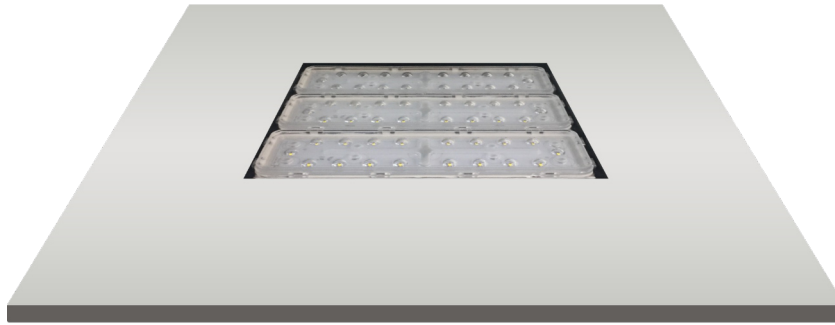

180W 3 MODULE DALI RECESSED CANOPY LIGHT

DALI DIMMABLE

BMP-3RCAN6-180-150V-10D

- White
- Grey
- Black

SPECIFICATIONS

System Power	180w
Milliamps	1200Ma
LED type	LUMILEDS 5050 28Pcs each Module
Lamp Body Material	Powdercoated Galvanised Steel
Colour Temperature	5700k(3000k,4000kopt)
Luminous Flux	27,000lumens
Luminous Efficacy	150lm/w
CRI	Ra70 (Ra80/90 optional)
Beam Angle	90x90,60X60,40x40, 90x40
Rated Lifespan	>100,000 hours Modules
IP Rating	IP67 Housing , IP68 Modules
Impact rating	IK09
Driver Type	Moso Flicker Free
Operating Temperature	-40°C ~ 50°C
Dimmable	Dali
Test Reports	ISMT,LCP, TM21, LM80, L70
Lamp Dimension	650 x 650 x 110 mm
Net Weight	13.2kg
Warranty	5 years driver, 10 years Modules
Certification	JAS/ANZ TUV

90x90 B/Angle
BMP-3RCAN90-180-15057-10D

120x120 B/Angle
BMP-3RCAN60-180-15057-10D

90x40 B/Angle
BMP-3RCAN2211-180-15057-10D

Tunnel Module
BMP-3RCAN2123-180-15057-10D

180W 3 MODULE DALI RECESSED CANOPY LIGHT