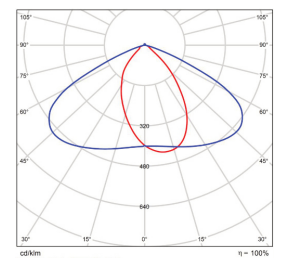

120x120 B/Angle
BMP-3RCAN60-180-15057-10D