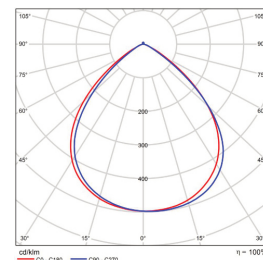

180W 3 MODULE DALI RECESSED CANOPY LIGHT

DALI DIMMABLE

BMP-3RCAN6-180-150V-10D

- White
- Grey
- Black

SPECIFICATIONS

System Power	180w
Milliamps	1200Ma
LED type	LUMILEDS 5050 28Pcs each Module
Lamp Body Material	Powdercoated Galvanised Steel
Colour Temperature	5700k(3000k,4000kopt)
Luminous Flux	27,000lumens
Luminous Efficacy	150lm/w
CRI	Ra70 (Ra80/90 optional)
Beam Angle	90x90,60X60,40x40, 90x40
Rated Lifespan	>100,000 hours Modules
IP Rating	IP67 Housing , IP68 Modules
Impact rating	IK09
Driver Type	Moso Flicker Free
Operating Temperature	-40°C ~ 50°C
Dimmable	Dali
Test Reports	ISMT,LCP, TM21, LM80, L70
Lamp Dimension	650 x 650 x 110 mm
Net Weight	13.2kg
Warranty	5 years driver, 10 years Modules
Certification	JAS/ANZ TUV