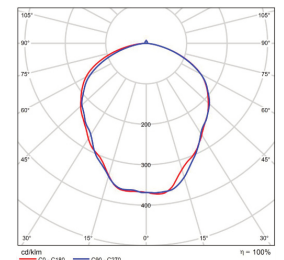

180W 3 MODULE DALI RECESSED CANOPY LIGHT

DALI DIMMABLE

BMP-3RCAN6-180-150V-10D

- White
- Grey
- Black

SPECIFICATIONS

System Power	180w
Milliamps	1200Ma
LED type	LUMILEDS 5050 28Pcs each Module
Lamp Body Material	Powdercoated Galvanised Steel
Colour Temperature	5700k(3000k,4000kopt)
Luminous Flux	27,000lumens
Luminous Efficacy	150lm/w
CRI	Ra70 (Ra80/90 optional)
Beam Angle	90x90,60X60,40x40, 90x40
Rated Lifespan	>100,000 hours Modules
IP Rating	IP67 Housing , IP68 Modules
Impact rating	IK09
Driver Type	Moso Flicker Free
Operating Temperature	-40°C ~ 50°C
Dimmable	Dali
Test Reports	ISMT,LCP, TM21, LM80, L70
Lamp Dimension	650 x 650 x 110 mm
Net Weight	13.2kg
Warranty	5 years driver, 10 years Modules
Certification	JAS/ANZ TUV