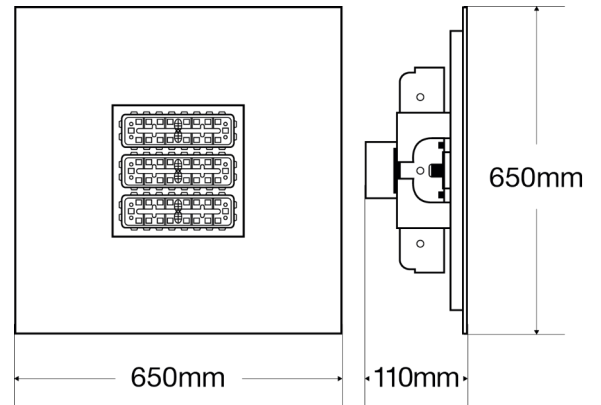

180W 3 MODULE DALI RECESSED CANOPY LIGHT

DALI DIMMABLE

BMP-3RCAN6-180-150V-10D

- White
- Grey
- Black

SPECIFICATIONS

System Power	180w
Milliamps	1200Ma
LED type	LUMILEDS 5050 28Pcs each Module
Lamp Body Material	Powdercoated Galvanised Steel
Colour Temperature	5700k(3000k,4000kopt)
Luminous Flux	27,000lumens
Luminous Efficacy	150lm/w
CRI	Ra70 (Ra80/90 optional)
Beam Angle	90x90,60X60,40x40, 90x40
Rated Lifespan	>100,000 hours Modules
IP Rating	IP67 Housing , IP68 Modules
Impact rating	IK09
Driver Type	Moso Flicker Free
Operating Temperature	-40°C ~ 50°C
Dimmable	Dali
Test Reports	ISMT,LCP, TM21, LM80, L70
Lamp Dimension	650 x 650 x 110 mm
Net Weight	13.2kg
Warranty	5 years driver, 10 years Modules
Certification	JAS/ANZ TUV

90x90 B/Angle
BMP-3RCAN90-180-15057-10D

120x120 B/Angle
BMP-3RCAN60-180-15057-10D

90x40 B/Angle
BMP-3RCAN2211-180-15057-10D

Tunnel Module
BMP-3RCAN2123-180-15057-10D

180W 3 MODULE DALI RECESSED CANOPY LIGHT