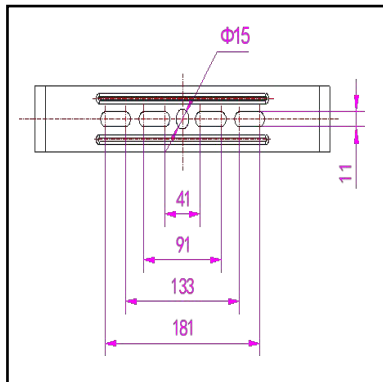

LED

120W SLIM COMPACT CANOPY LIGHT

BMP-CAN69-120-150V-10

- White
- Grey
- Black

SPECIFICATIONS

System Power	120w
Milliamps	1200Ma
LED type	LUMILEDS 5050 34Pcs
Lamp Body Material	Powdercoated Galvanised Steel
Colour Temperature	5700k(3000k,4000kopt)
Luminous Flux	19,200 Lumens
Luminous Efficacy	160lm/w
CRI	Ra70 (Ra80/90 optional)
Beam Angle	110 x110
Rated Lifespan	>100,000 hours Modules
IP Rating	IP67 Housing , IP66
Impact rating	IK08
Driver Type	Moso Flicker Free
Operating Temperature	-40°C ~ 50°C
Dimmable	Optionl
Test Reports	ISMT,LCP,TM21,LM80, L70
Lamp Dimension	425 x 400 x 110 mm
Net Weight	5.6kg
Warranty	5 years driver,

110 x 110 B/Angle

120W SLIM COMPACT CANOPY LIGHT

BMP-SFCAN69-120-150V-10

For accessories, contact BMP LED via
www.bmp-led.com.au/contact

ACCESSORIES

Surface Mount Bracket
BMP-CAN-SBRACKET-10