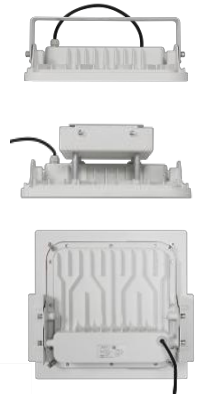

LED

120W SLIM COMPACT CANOPY LIGHT

BMP-CAN69-120-150V-10

- White
- Grey
- Black

SPECIFICATIONS

System Power	120w
Milliamps	1200Ma
LED type	LUMILEDS 5050 34Pcs
Lamp Body Material	Powdercoated Galvanised Steel
Colour Temperature	5700k(3000k,4000kopt)
Luminous Flux	19,200 Lumens
Luminous Efficacy	160lm/w
CRI	Ra70 (Ra80/90 optional)
Beam Angle	110 x110
Rated Lifespan	>100,000 hours Modules
IP Rating	IP67 Housing , IP66
Impact rating	IK08
Driver Type	Moso Flicker Free
Operating Temperature	-40°C ~ 50°C
Dimmable	Optionl
Test Reports	ISMT,LCP,TM21,LM80, L70
Lamp Dimension	425 x 400 x 110 mm
Net Weight	5.6kg
Warranty	5 years driver,

110 x 110 B/Angle

120W SLIM COMPACT CANOPY LIGHT

BMP-SFCAN69-120-150V-10

For accessories, contact BMP LED via
www.bmp-led.com.au/contact

ACCESSORIES

Surface Mount Bracket
BMP-CAN-SBRACKET-10