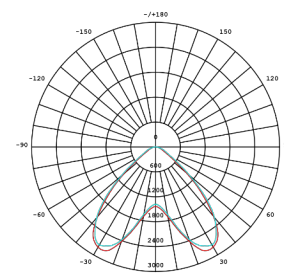

LED

120W SLIM COMPACT CANOPY LIGHT

BMP-CAN69-120-150V-10

- White
- Grey
- Black

SPECIFICATIONS

System Power	120w
Milliamps	1200Ma
LED type	LUMILEDS 5050 34Pcs
Lamp Body Material	Powdercoated Galvanised Steel
Colour Temperature	5700k(3000k,4000kopt)
Luminous Flux	19,200 Lumens
Luminous Efficacy	160lm/w
CRI	Ra70 (Ra80/90 optional)
Beam Angle	110 x110
Rated Lifespan	>100,000 hours Modules
IP Rating	IP67 Housing , IP66
Impact rating	IK08
Driver Type	Moso Flicker Free
Operating Temperature	-40°C ~ 50°C
Dimmable	Optionl
Test Reports	ISMT,LCP,TM21,LM80, L70
Lamp Dimension	425 x 400 x 110 mm
Net Weight	5.6kg
Warranty	5 years driver,