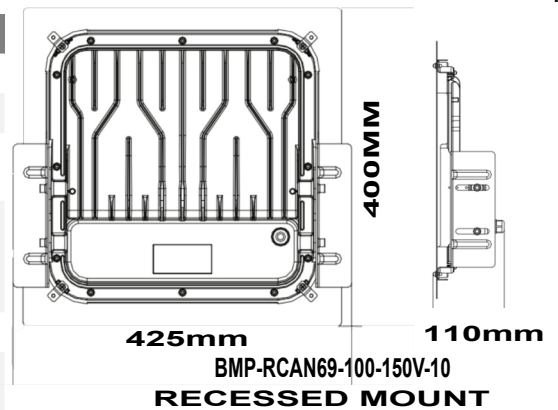

LED

120W SLIM COMPACT CANOPY LIGHT

BMP-CAN69-120-150V-10

- White
- Grey
- Black

SPECIFICATIONS

System Power	120w
Milliamps	1200Ma
LED type	LUMILEDS 5050 34Pcs
Lamp Body Material	Powdercoated Galvanised Steel
Colour Temperature	5700k(3000k,4000kopt)
Luminous Flux	19,200 Lumens
Luminous Efficacy	160lm/w
CRI	Ra70 (Ra80/90 optional)
Beam Angle	110 x110
Rated Lifespan	>100,000 hours Modules
IP Rating	IP67 Housing , IP66
Impact rating	IK08
Driver Type	Moso Flicker Free
Operating Temperature	-40°C ~ 50°C
Dimmable	Optionl
Test Reports	ISMT,LCP,TM21,LM80, L70
Lamp Dimension	425 x 400 x 110 mm
Net Weight	5.6kg
Warranty	5 years driver,

110 x 110 B/Angle

120W SLIM COMPACT CANOPY LIGHT

BMP-SFCAN69-120-150V-10

For accessories, contact BMP LED via
www.bmp-led.com.au/contact

ACCESSORIES

Surface Mount Bracket
BMP-CAN-SBRACKET-10