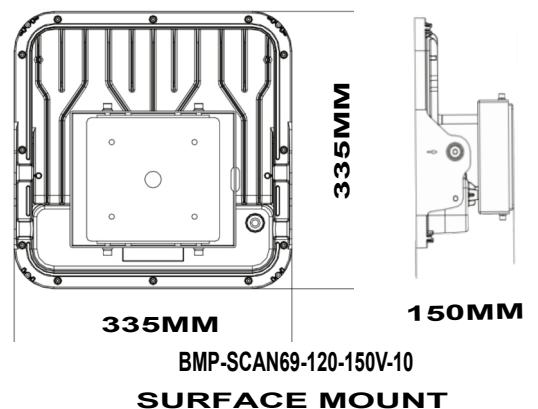

LED

120W SLIM COMPACT CANOPY LIGHT

BMP-CAN69-120-150V-10

- White
- Grey
- Black

SPECIFICATIONS

System Power	120w
Milliamps	1200Ma
LED type	LUMILEDS 5050 34Pcs
Lamp Body Material	Powdercoated Galvanised Steel
Colour Temperature	5700k(3000k,4000kopt)
Luminous Flux	19,200 Lumens
Luminous Efficacy	160lm/w
CRI	Ra70 (Ra80/90 optional)
Beam Angle	110 x110
Rated Lifespan	>100,000 hours Modules
IP Rating	IP67 Housing , IP66
Impact rating	IK08
Driver Type	Moso Flicker Free
Operating Temperature	-40°C ~ 50°C
Dimmable	Optionl
Test Reports	ISMT,LCP,TM21,LM80, L70
Lamp Dimension	425 x 400 x 110 mm
Net Weight	5.6kg
Warranty	5 years driver,

110 x 110 B/Angle

120W SLIM COMPACT CANOPY LIGHT

BMP-SFCAN69-120-150V-10

For accessories, contact BMP LED via
www.bmp-led.com.au/contact

ACCESSORIES

Surface Mount Bracket
BMP-CAN-SBRACKET-10