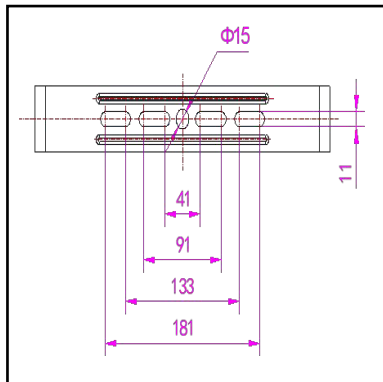

LED

80W SLIM COMPACT CANOPY LIGHT

BMP-CAN69-80-150V-10

- White
- Grey
- Black

SPECIFICATIONS

System Power	80w
Milliamps	1200Ma
LED type	LUMILEDS 5050 34Pcs
Lamp Body Material	Powdercoated Galvanised Steel
Colour Temperature	5700k(3000k,4000kopt)
Luminous Flux	13,440 Lumens
Luminous Efficacy	168lm/w
CRI	Ra70 (Ra80/90 optional)
Beam Angle	110 x110
Rated Lifespan	>100,000 hours Modules
IP Rating	IP67 Housing , IP66
Impact rating	IK08
Driver Type	Moso Flicker Free
Operating Temperature	-40°C ~ 50°C
Dimmable	Optionl
Test Reports	ISMT,LCP,TM21,LM80, L70
Lamp Dimension	425 x 400 x 110 mm
Net Weight	5.6kg
Warranty	5 years driver,

80W SLIM COMPACT CANOPY LIGHT

BMP-SFCAN69-80-150V-10

For accessories, contact BMP LED via www.bmp-led.com.au/contact

ACCESSORIES

Surface Mount Bracket
BMP-CAN-SBRACKET-10