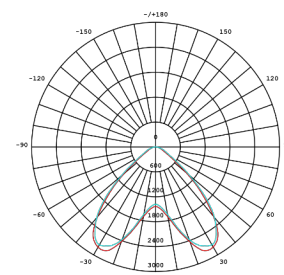

LED

80W SLIM COMPACT CANOPY LIGHT

BMP-CAN69-80-150V-10

- White
- Grey
- Black

SPECIFICATIONS

System Power	80w
Milliamps	1200Ma
LED type	LUMILEDS 5050 34Pcs
Lamp Body Material	Powdercoated Galvanised Steel
Colour Temperature	5700k(3000k,4000kopt)
Luminous Flux	13,440 Lumens
Luminous Efficacy	168lm/w
CRI	Ra70 (Ra80/90 optional)
Beam Angle	110 x110
Rated Lifespan	>100,000 hours Modules
IP Rating	IP67 Housing , IP66
Impact rating	IK08
Driver Type	Moso Flicker Free
Operating Temperature	-40°C ~ 50°C
Dimmable	Optionl
Test Reports	ISMT,LCP,TM21,LM80, L70
Lamp Dimension	425 x 400 x 110 mm
Net Weight	5.6kg
Warranty	5 years driver,