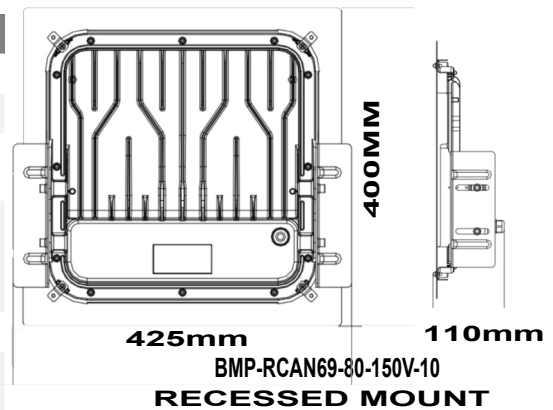

LED

80W SLIM COMPACT CANOPY LIGHT

BMP-CAN69-80-150V-10

- White
- Grey
- Black

SPECIFICATIONS

System Power	80w
Milliamps	1200Ma
LED type	LUMILEDS 5050 34Pcs
Lamp Body Material	Powdercoated Galvanised Steel
Colour Temperature	5700k(3000k,4000kopt)
Luminous Flux	13,440 Lumens
Luminous Efficacy	168lm/w
CRI	Ra70 (Ra80/90 optional)
Beam Angle	110 x110
Rated Lifespan	>100,000 hours Modules
IP Rating	IP67 Housing , IP66
Impact rating	IK08
Driver Type	Moso Flicker Free
Operating Temperature	-40°C ~ 50°C
Dimmable	Optionl
Test Reports	ISMT,LCP,TM21,LM80, L70
Lamp Dimension	425 x 400 x 110 mm
Net Weight	5.6kg
Warranty	5 years driver,

80W SLIM COMPACT CANOPY LIGHT

BMP-SFCAN69-80-150V-10

For accessories, contact BMP LED via www.bmp-led.com.au/contact

ACCESSORIES

Surface Mount Bracket
BMP-CAN-SBRACKET-10