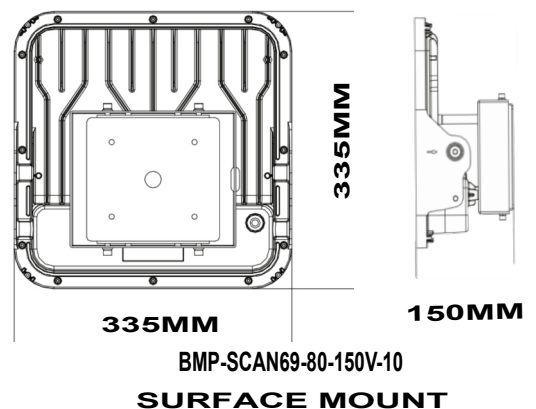

LED

80W SLIM COMPACT CANOPY LIGHT

BMP-CAN69-80-150V-10

- White
- Grey
- Black

SPECIFICATIONS

System Power	80w
Milliamps	1200Ma
LED type	LUMILEDS 5050 34Pcs
Lamp Body Material	Powdercoated Galvanised Steel
Colour Temperature	5700k(3000k,4000kopt)
Luminous Flux	13,440 Lumens
Luminous Efficacy	168lm/w
CRI	Ra70 (Ra80/90 optional)
Beam Angle	110 x110
Rated Lifespan	>100,000 hours Modules
IP Rating	IP67 Housing , IP66
Impact rating	IK08
Driver Type	Moso Flicker Free
Operating Temperature	-40°C ~ 50°C
Dimmable	Optionl
Test Reports	ISMT,LCP,TM21,LM80, L70
Lamp Dimension	425 x 400 x 110 mm
Net Weight	5.6kg
Warranty	5 years driver,

80W SLIM COMPACT CANOPY LIGHT

BMP-SFCAN69-80-150V-10

For accessories, contact BMP LED via www.bmp-led.com.au/contact

ACCESSORIES

Surface Mount Bracket
BMP-CAN-SBRACKET-10