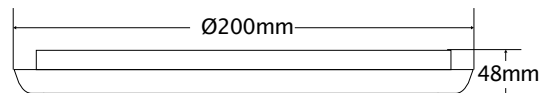

## SPECIFICATIONS

System Power	12w
Milliamps	450Ma
LED type	2835 SMD
Lamp Body Material	P.C Diffuser and body, Steel mounting bracket
Colour Temperature	3000k
Luminous Flux	1,176 Lumens
Luminous Efficacy	98 Lm/w
CRI	Ra80
Beam Angle	115 x 115
Rated Lifespan	>30,000 hours
IP Rating	IP54 Housing
Impact rating	IK08
Driver Type	Fixed Internal Driver
Operating Temperature	-5°C ~ 45°C
Dimmable	Yes
Test Reports	Lm80 > 30,000hrs
Lamp Dimension	200° x 48 (H) mm
Net Weight	
Warranty	3 years
Certification	JAS/ANZ TUV