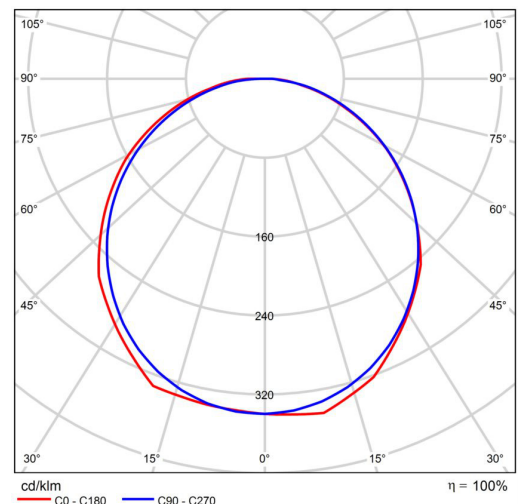

# 12W DIMMABLE SLIM CEILING LIGHT

**3000K**

BMP-CL200D-12-983-33

## SPECIFICATIONS

System Power	12w
Milliamps	450Ma
LED type	2835 SMD
Lamp Body Material	P.C Diffuser and body, Steel mounting bracket
Colour Temperature	3000k
Luminous Flux	1,176 Lumens
Luminous Efficacy	98 Lm/w
CRI	Ra80
Beam Angle	115 x 115
Rated Lifespan	>30,000 hours
IP Rating	IP54 Housing
Impact rating	IK08
Driver Type	Fixed Internal Driver
Operating Temperature	-5°C ~ 45°C
Dimmable	Yes
Test Reports	Lm80 > 30,000hrs
Lamp Dimension	200° x 48 (H) mm
Net Weight	
Warranty	3 years
Certification	JAS/ANZ TUV