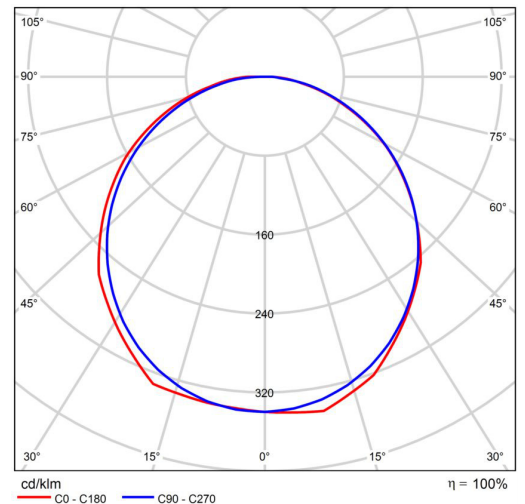

12W DIMMABLE SLIM CEILING LIGHT

5000K

BMP-CL250D-12-875-56

SPECIFICATIONS

System Power	12w
Milliamps	450Ma
LED type	2835 SMD
Lamp Body Material	P.C Diffuser and body, Steel mounting bracket
Colour Temperature	5000k
Luminous Flux	1,044 Lumens
Luminous Efficacy	87 Lm/w
CRI	Ra80
Beam Angle	115 x 115
Rated Lifespan	>30,000 hours
IP Rating	IP54 Housing
Impact rating	IK08
Driver Type	Fixed Internal Driver
Operating Temperature	-5°C ~ 45°C
Dimmable	Yes
Test Reports	Lm80 > 30,000hrs
Lamp Dimension	250° x 48 (H) mm
Net Weight	
Warranty	3 years
Certification	JAS/ANZ TUV

115x115 B/Angle