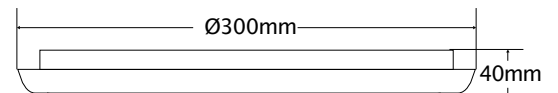

18W DIMMABLE SLIM CEILING LIGHT

5000K

BMP-CL300D-18-905-56

SPECIFICATIONS

System Power	18w
Milliamps	450Ma
LED type	2835 SMD
Lamp Body Material	P.C Diffuser and body, Steel mounting bracket
Colour Temperature	5000k
Luminous Flux	1,620 Lumens
Luminous Efficacy	90 Lm/w
CRI	Ra80
Beam Angle	115 x 115
Rated Lifespan	>30,000 hours
IP Rating	IP54 Housing
Impact rating	IK08
Driver Type	Fixed Internal Driver
Operating Temperature	-5°C ~ 45°C
Dimmable	Yes
Test Reports	Lm80 > 30,000hrs
Lamp Dimension	300° x 40 (H) mm
Net Weight	
Warranty	3 years
Certification	JAS/ANZ TUV

115x115 B/Angle