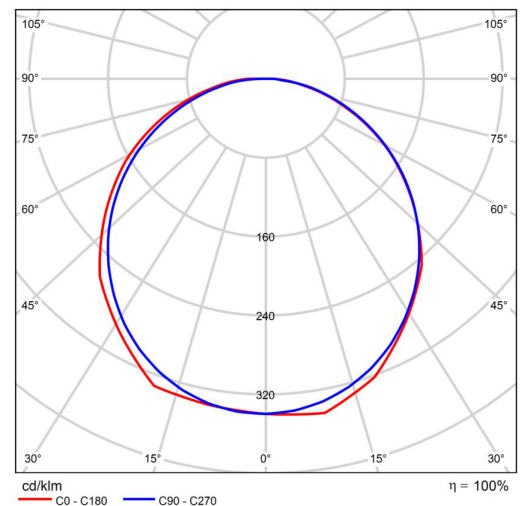

18W DIMMABLE SLIM CEILING LIGHT

5000K

BMP-CL300D-18-905-56

SPECIFICATIONS

System Power	18w
Milliamps	450Ma
LED type	2835 SMD
Lamp Body Material	P.C Diffuser and body, Steel mounting bracket
Colour Temperature	5000k
Luminous Flux	1,620 Lumens
Luminous Efficacy	90 Lm/w
CRI	Ra80
Beam Angle	115 x 115
Rated Lifespan	>30,000 hours
IP Rating	IP54 Housing
Impact rating	IK08
Driver Type	Fixed Internal Driver
Operating Temperature	-5°C ~ 45°C
Dimmable	Yes
Test Reports	Lm80 > 30,000hrs
Lamp Dimension	300° x 40 (H) mm
Net Weight	
Warranty	3 years
Certification	JAS/ANZ TUV

115x115 B/Angle