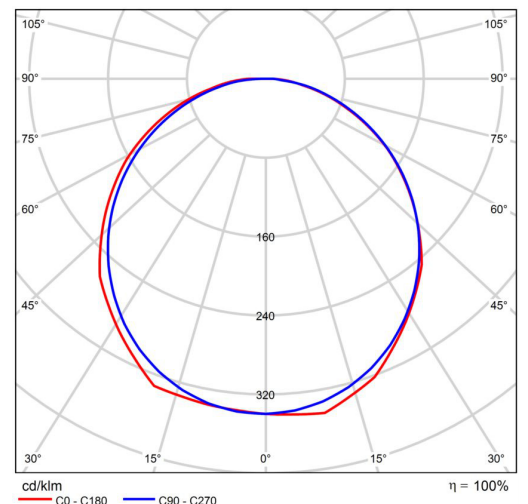

25W DIMMABLE SLIM CEILING LIGHT

3000K

BMP-CL350D-25-913-33

SPECIFICATIONS

System Power	25w
Milliamps	450Ma
LED type	2835 SMD
Lamp Body Material	P.C Diffuser and body, Steel mounting bracket
Colour Temperature	3000k
Luminous Flux	2,275 Lumens
Luminous Efficacy	91 Lm/w
CRI	Ra80
Beam Angle	115 x 115
Rated Lifespan	>30,000 hours
IP Rating	IP54 Housing
Impact rating	IK08
Driver Type	Fixed Internal Driver
Operating Temperature	-5°C ~ 45°C
Dimmable	Yes
Test Reports	Lm80 >30,000hrs
Lamp Dimension	350° x 40 (H) mm
Net Weight	
Warranty	3 years
Certification	JAS/ANZ TUV

115x115 B/Angle