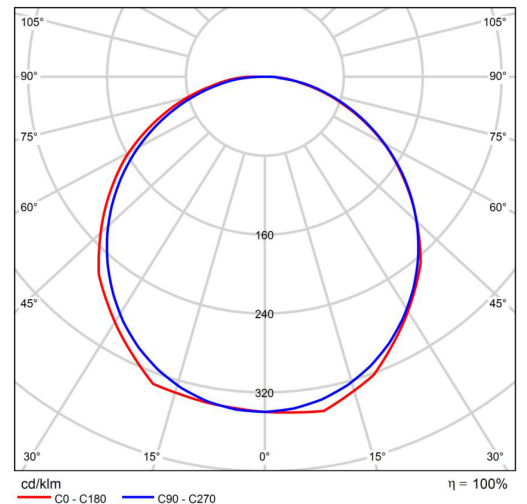

18W DIMMABLE SLIM CEILING LIGHT

5000K

BMP-CL400D-28-805-56

SPECIFICATIONS

System Power	28w
Milliamps	450Ma
LED type	2835 SMD
Lamp Body Material	P.C Diffuser and body, Steel mounting bracket
Colour Temperature	5000k
Luminous Flux	2,240 Lumens
Luminous Efficacy	80 Lm/w
CRI	Ra80
Beam Angle	115 x 115
Rated Lifespan	>30,000 hours
IP Rating	IP54 Housing
Impact rating	IK08
Driver Type	Fixed Internal Driver
Operating Temperature	-5°C ~ 45°C
Dimmable	Yes
Test Reports	Lm80 > 30,000hrs
Lamp Dimension	400° x 40 (H) mm
Net Weight	
Warranty	3 years
Certification	JAS/ANZ TUV

115x115 B/Angle