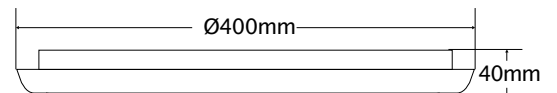

18W DIMMABLE SLIM CEILING LIGHT

5000K

BMP-CL400D-28-805-56

SPECIFICATIONS

System Power	28w
Milliamps	450Ma
LED type	2835 SMD
Lamp Body Material	P.C Diffuser and body, Steel mounting bracket
Colour Temperature	5000k
Luminous Flux	2,240 Lumens
Luminous Efficacy	80 Lm/w
CRI	Ra80
Beam Angle	115 x 115
Rated Lifespan	>30,000 hours
IP Rating	IP54 Housing
Impact rating	IK08
Driver Type	Fixed Internal Driver
Operating Temperature	-5°C ~ 45°C
Dimmable	Yes
Test Reports	Lm80 > 30,000hrs
Lamp Dimension	400° x 40 (H) mm
Net Weight	
Warranty	3 years
Certification	JAS/ANZ TUV

115x115 B/Angle