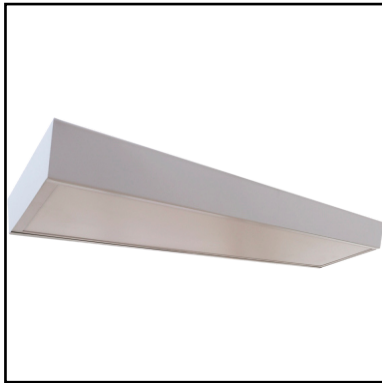

# 40W CYANOSIS DALI DIMMABLE SIDE-LIT LED PANEL LIGHT

BMP-CYAN312-40-934-58Dali

For accessories, contact BMP LED via  
[www.bmpled.com.au/contact](http://www.bmpled.com.au/contact)

## ACCESSORIES

Surface Mount frame  
Matt White  
BMP-SL312-SURF-58

Air Slot recessed Frame  
Matt White  
BMP-SL312-AS-58

Plaster Recess Frame  
Matt White  
BMP-SL312-REC-58

Cleanroom IP65 Enclosure  
Matt White  
BMP-SL312-IP65CR-58

# 40W CYANOSIS DALI DIMMABLE SIDE-LIT LED PANEL LIGHT

BMP-CYAN312-40-934-58Dali

For accessories, contact BMP LED via  
[www.bmp-led.com.au/contact](http://www.bmp-led.com.au/contact)