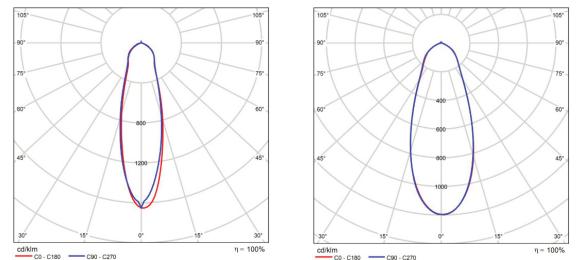

BMP-FLMOD25-720-15057-10   BMP-FLMOD40-720-15057-10

See modular Photometric for additional beam Angles