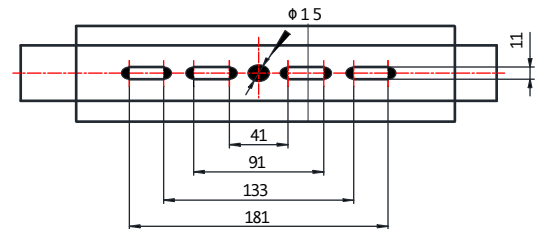

720W 12 MODULE MODULAR FLOODLIGHT SERIES

BMP-FLMODV-720-150V-10

SPECIFICATIONS	
System Power	720w
Milliamps	1200Ma
LED type	LUMILEDS 5050 28Pcs each Module
Lamp Body Material	Powdercoated Galvanised Steel
Colour Temperature	5700k(3000k,4000kopt)
Luminous Flux	118,350lumens
Luminous Efficacy	169lm/w
CRI	Ra70 (Ra80/90 optional)
Beam Angle	90x40,90x90,25x25, 60x60
Rated Lifespan	> 100,000 hours Modules
IP Rating	IP67 Housing , IP68 Modules
Impact rating	IK09
Driver Type	Moso Flicker Free X6-240M229 x 3
Operating Temperature	-40°C ~ 50°C
Dimmable	PWM Dimming
Test Reports	ISMT,LCP, TM21, LM80, L70
Lamp Dimension	680 x 490 x 490 mm
Net Weight	31.3kg
Warranty	5 years driver, 10 years Modules
Certification	JAS/ANZ TUV

BMP-FLMOD2211-720-15057-10 BMP-FLMOD2212-720-15057-10

BMP-FLMOD25-720-15057-10 BMP-FLMOD40-720-15057-10

See modular Photometric for additional beam Angles

720W 12 MODULE MODULAR FLOODLIGHT SERIES

BMP-FLMODV-720-150V-10