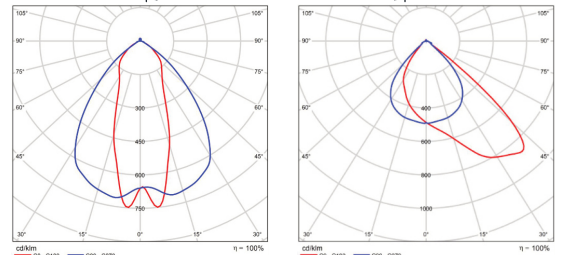

720W 12 MODULE MODULAR FLOODLIGHT SERIES

BMP-FLMODV-720-150V-10

SPECIFICATIONS	
System Power	720w
Milliamps	1200Ma
LED type	LUMILEDS 5050 28Pcs each Module
Lamp Body Material	Powdercoated Galvanised Steel
Colour Temperature	5700k(3000k,4000kopt)
Luminous Flux	118,350lumens
Luminous Efficacy	169lm/w
CRI	Ra70 (Ra80/90 optional)
Beam Angle	90x40,90x90,25x25, 60x60
Rated Lifespan	> 100,000 hours Modules
IP Rating	IP67 Housing , IP68 Modules
Impact rating	IK09
Driver Type	Moso Flicker Free X6-240M229 x 3
Operating Temperature	-40°C ~ 50°C
Dimmable	PWM Dimming
Test Reports	ISMT,LCP, TM21, LM80, L70
Lamp Dimension	680 x 490 x 490 mm
Net Weight	31.3kg
Warranty	5 years driver, 10 years Modules
Certification	JAS/ANZ TUV