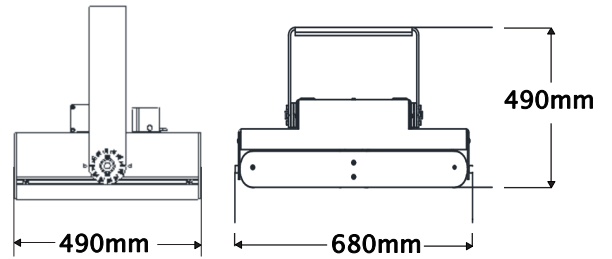

720W 12 MODULE MODULAR FLOODLIGHT SERIES

BMP-FLMODV-720-150V-10

SPECIFICATIONS	
System Power	720w
Milliamps	1200Ma
LED type	LUMILEDS 5050 28Pcs each Module
Lamp Body Material	Powdercoated Galvanised Steel
Colour Temperature	5700k(3000k,4000kopt)
Luminous Flux	118,350lumens
Luminous Efficacy	169lm/w
CRI	Ra70 (Ra80/90 optional)
Beam Angle	90x40,90x90,25x25, 60x60
Rated Lifespan	> 100,000 hours Modules
IP Rating	IP67 Housing , IP68 Modules
Impact rating	IK09
Driver Type	Moso Flicker Free X6-240M229 x 3
Operating Temperature	-40°C ~ 50°C
Dimmable	PWM Dimming
Test Reports	ISMT,LCP, TM21, LM80, L70
Lamp Dimension	680 x 490 x 490 mm
Net Weight	31.3kg
Warranty	5 years driver, 10 years Modules
Certification	JAS/ANZ TUV

BMP-FLMOD2211-720-15057-10 BMP-FLMOD2212-720-15057-10

BMP-FLMOD25-720-15057-10 BMP-FLMOD40-720-15057-10

See modular Photometric for additional beam Angles

720W 12 MODULE MODULAR FLOODLIGHT SERIES

BMP-FLMODV-720-150V-10