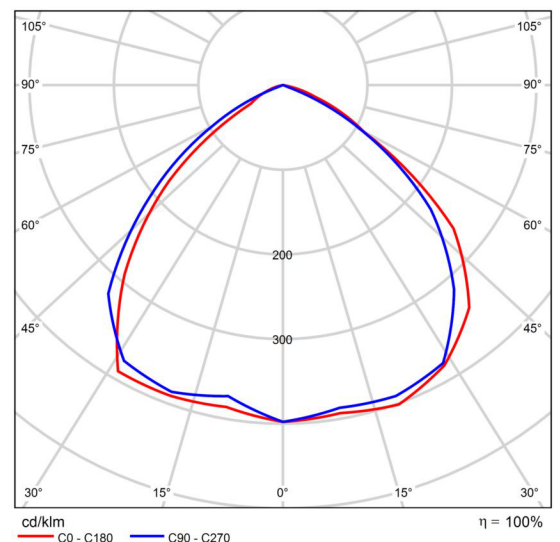

# 10W COMPACT FLOODLIGHT

**6000K**

BMP-FLSMD-10-1306-34

## SPECIFICATIONS

System Power	10w
Milliamps	750Ma
LED type	2835 SMD
Lamp Body Material	Glass diffuser,aluminium body, Steel mounting bracket
Colour Temperature	6000k
Luminous Flux	1,350 Lumens
Luminous Efficacy	130 Lm/w
CRI	Ra70
Beam Angle	115 x 115
Rated Lifespan	>50,000 hours
IP Rating	IP65 Housing
Impact rating	IK08
Driver Type	Sosen Driver
Operating Temperature	-20°C ~ 55°C
Dimmable	N/A
Test Reports	Lm80 >50,000hrs
Lamp Dimension	125 x 155 x 50 (H) mm
Net Weight	
Warranty	5 years
Certification	JAS/ANZ TUV

110x110 B/Angle