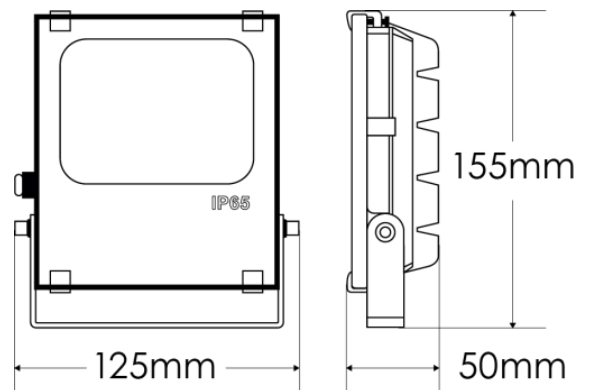

# 10W COMPACT FLOODLIGHT

**6000K**

BMP-FLSMD-10-1306-34

## SPECIFICATIONS

System Power	10w
Milliamps	750Ma
LED type	2835 SMD
Lamp Body Material	Glass diffuser,aluminium body, Steel mounting bracket
Colour Temperature	6000k
Luminous Flux	1,350 Lumens
Luminous Efficacy	130 Lm/w
CRI	Ra70
Beam Angle	115 x 115
Rated Lifespan	>50,000 hours
IP Rating	IP65 Housing
Impact rating	IK08
Driver Type	Sosen Driver
Operating Temperature	-20°C ~ 55°C
Dimmable	N/A
Test Reports	Lm80 >50,000hrs
Lamp Dimension	125 x 155 x 50 (H) mm
Net Weight	
Warranty	5 years
Certification	JAS/ANZ TUV

110x110 B/Angle