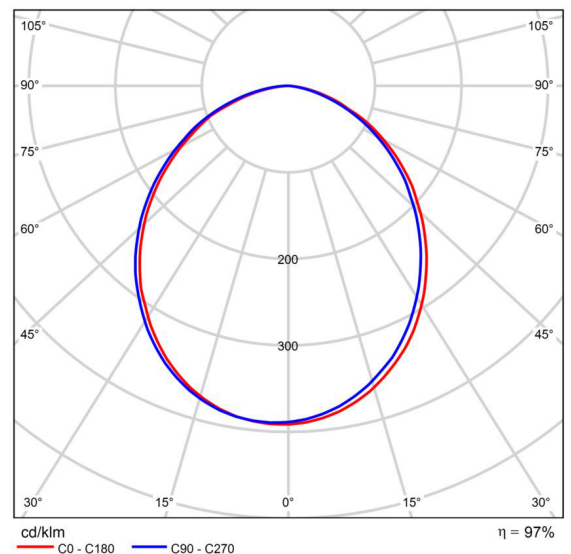

45W RECTANGLE SHOP LIGHT

5000K

BMP-RSL-45-955-31

SPECIFICATIONS

| | |
|-----------------------|--------------------------------------|
| System Power | 45w |
| Milliamps | 550Ma |
| LED type | 2835 SMD |
| Lamp Body Material | Aluminium housing and glass diffuser |
| Colour Temperature | 5000k (3000k,4000k opt) |
| Luminous Flux | 4,550 Lumens |
| Luminous Efficacy | 100 Lm/w |
| CRI | Ra85 (Ra 90 optional) |
| Beam Angle | 110 x 110 |
| Rated Lifespan | >50,000 hours |
| IP Rating | IP44 Housing |
| Impact rating | IK07 |
| Driver Type | Isolated Class 1 Driver |
| Operating Temperature | -45°C ~ 45°C |
| Dimmable | N/A |
| Test Reports | Lm80>50,000hrs |
| Lamp Dimension | 245 x 137 x 160 (H) mm |
| Net Weight | |
| Warranty | 5 years driver |
| Certification | JAS/ANZ TUV |

110 x 110 B/Angle