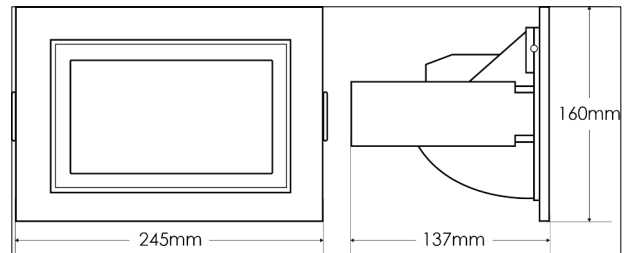

45W RECTANGLE SHOP LIGHT

5000K

BMP-RSL-45-955-31

SPECIFICATIONS

| | |
|-----------------------|--------------------------------------|
| System Power | 45w |
| Milliamps | 550Ma |
| LED type | 2835 SMD |
| Lamp Body Material | Aluminium housing and glass diffuser |
| Colour Temperature | 5000k (3000k,4000k opt) |
| Luminous Flux | 4,550 Lumens |
| Luminous Efficacy | 100 Lm/w |
| CRI | Ra85 (Ra 90 optional) |
| Beam Angle | 110 x 110 |
| Rated Lifespan | >50,000 hours |
| IP Rating | IP44 Housing |
| Impact rating | IK07 |
| Driver Type | Isolated Class 1 Driver |
| Operating Temperature | -45°C ~ 45°C |
| Dimmable | N/A |
| Test Reports | Lm80>50,000hrs |
| Lamp Dimension | 245 x 137 x 160 (H) mm |
| Net Weight | |
| Warranty | 5 years driver |
| Certification | JAS/ANZ TUV |

110 x 110 B/Angle