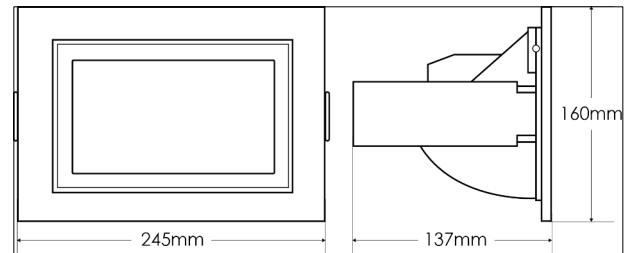

# 60W RECTANGLE SHOP LIGHT

**5000K**

BMP-RSL-60-955-31

## SPECIFICATIONS

System Power	60w
Milliamps	550Ma
LED type	2835 SMD
Lamp Body Material	Aluminium housing and glass diffuser
Colour Temperature	5000k (3000k,4000k opt)
Luminous Flux	6,050 Lumens
Luminous Efficacy	100 Lm/w
CRI	Ra85 (Ra 90 optional)
Beam Angle	110 x 110
Rated Lifespan	>50,000 hours
IP Rating	IP44 Housing
Impact rating	IK07
Driver Type	Isolated Class 1 Driver flicker free
Operating Temperature	-45°C ~ 45°C
Dimmable	N/A
Test Reports	Lm80>50,000hrs
Lamp Dimension	245 x 137 x 160 (H) mm
Net Weight	
Warranty	5 years driver
Certification	JAS/ANZ TUV

110 x 110 B/Angle