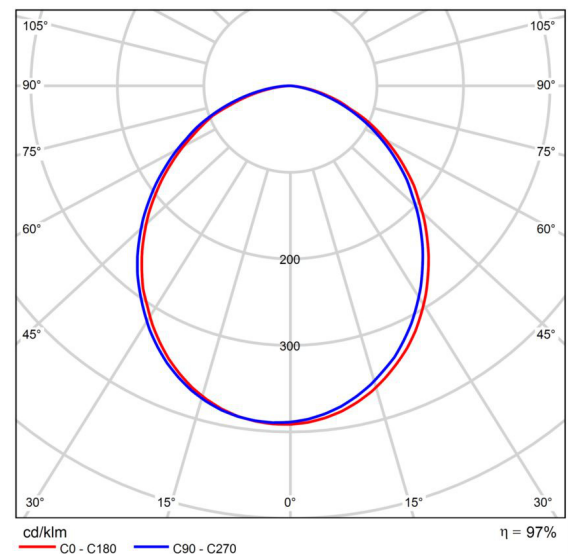

# 60W RECTANGLE SHOP LIGHT

**5000K**

BMP-RSL-60-955-31

## SPECIFICATIONS

System Power	60w
Milliamps	550Ma
LED type	2835 SMD
Lamp Body Material	Aluminium housing and glass diffuser
Colour Temperature	5000k (3000k,4000k opt)
Luminous Flux	6,050 Lumens
Luminous Efficacy	100 Lm/w
CRI	Ra85 (Ra 90 optional)
Beam Angle	110 x 110
Rated Lifespan	>50,000 hours
IP Rating	IP44 Housing
Impact rating	IK07
Driver Type	Isolated Class 1 Driver flicker free
Operating Temperature	-45°C ~ 45°C
Dimmable	N/A
Test Reports	Lm80>50,000hrs
Lamp Dimension	245 x 137 x 160 (H) mm
Net Weight	
Warranty	5 years driver
Certification	JAS/ANZ TUV

110 x 110 B/Angle