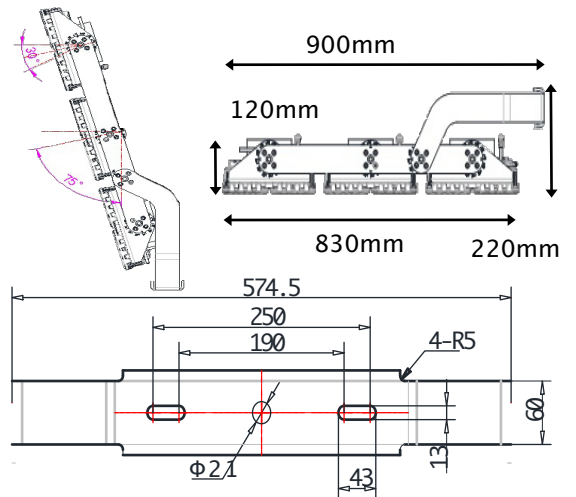

## SPECIFICATIONS

System Power	1200w
Milliamps	1050Ma
LED type	LUMILED 5050 96Pcs each Module
Lamp Body Material	Powdercoated Galvanised Steel
Colour Temperature	4000k(3000k,5700kopt)
Luminous Flux	186,050 Lumens
Luminous Efficacy	155 Lm/w
CRI	Ra80 (Ra70/90 optional)
Beam Angle	25X25, 40X40, 60X60
Rated Lifespan	>100,000 hours Modules
IP Rating	IP67 Housing , IP68 Modules
Impact rating	IK09
Driver Type	Moso Flicker Free
Operating Temperature	-40°C ~ 50°C

Dimmable	N/A
Test Reports	ISMT,LCP, TM21, LM80, L70
Lamp Dimension	900 x 645 x 220 mm
Net Weight	29.7kg + 6.0kg drivers
Warranty	5 years drivers, 10 years Modules
Certification	JAS/ANZ TUV

25 X 25 B/Angle  
BMP-STAD25-1200-150V-10

40x40 B/Angle  
BMP-STAD25-1200-150V-10

60x60 B/Angle  
BMP-STAD601200-150V-10

See 3535 series for additional beam angles