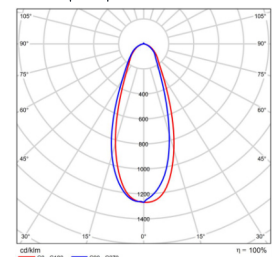

40x40 B/Angle
BMP-STAD25-1200-150V-10