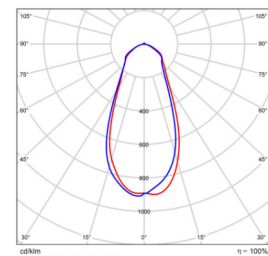

60x60 B/Angle
BMP-STAD601200-150V-10

See 3535 series for additional beam angles