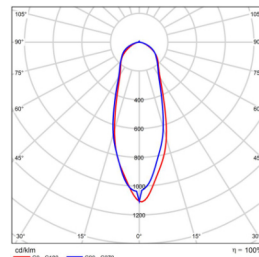

25 X 25 B/Angle
BMP-STAD25-1200-150V-10