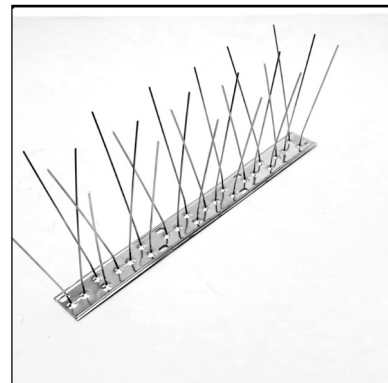

## ACCESSORIES

Light Shields  
BMP-FL40SHIELD-10

Red Laser pointer  
BMP-REDLPOINT-10

Driver Extension Cable  
2.0m,5.0m,12.0 lengths  
BMP-DEC/2/5/12-10

Birdspikes  
0.33m  
BMP-BIRDSPIKES-10