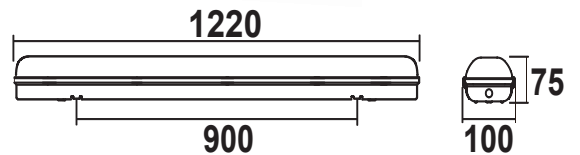

# 60W SLIM WEATHERSEALED BATTEN LIGHT

**4000K**

BMP-SWS12-60-1254-17

## SPECIFICATIONS

System Power	60w
Milliamps	350Ma
LED type	2835 SMD
Lamp Body Material	PC Base and PC Cover
Colour Temperature	4000k (3000k,6000k opt)
Luminous Flux	7,550 Lumens
Luminous Efficacy	125 Lm/w
CRI	Ra80 (Ra80/90 optional)
Beam Angle	120 x 120
Rated Lifespan	>50,000 hours
IP Rating	IP65 Housing
Impact rating	IK10
Driver Type	Isolated Class 1 Flicker free
Operating Temperature	-20°C ~ 50°C
Dimmable	Optional
Test Reports	LM80, LM70
Lamp Dimension	600 x 95 x 75 (H) mm
Net Weight	1.6kg
Warranty	5 years driver
Certification	JAS/ANZ TUV