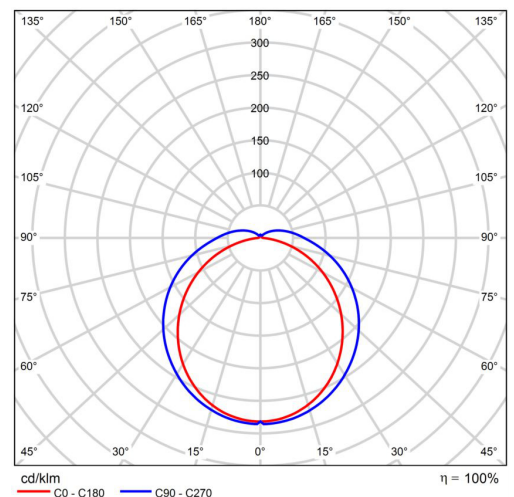

PA16H Large terminal Block