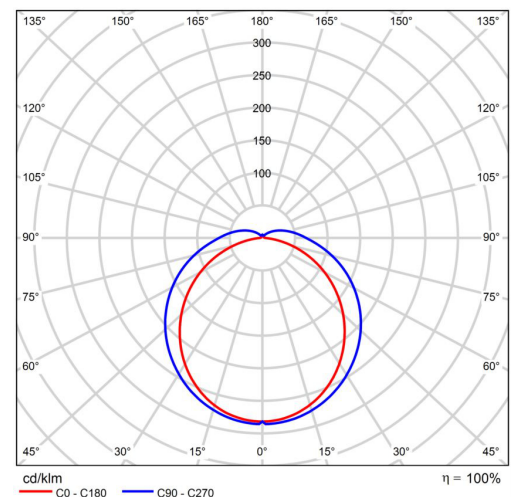

PA16H Large terminal Block

120x120 B/Angle