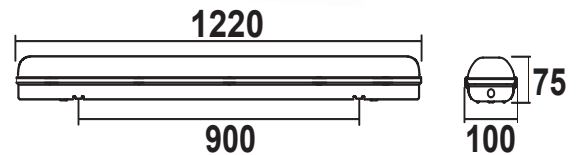

60W SLIM WEATHERSEALED BATTEN LIGHT

6000K

BMP-SWS12-60-1406-17

SPECIFICATIONS

System Power	60w
Milliamps	350Ma
LED type	2835 SMD
Lamp Body Material	PC Base and PC Cover
Colour Temperature	6000k (3000k,4000k opt)
Luminous Flux	8,450 Lumens
Luminous Efficacy	140 Lm/w
CRI	Ra80 (Ra80/90 optional)
Beam Angle	120 x 120
Rated Lifespan	>50,000 hours
IP Rating	IP65 Housing
Impact rating	IK10
Driver Type	Isolated Class 1 Flicker free
Operating Temperature	-20°C ~ 50°C
Dimmable	Optional
Test Reports	LM80, LM70
Lamp Dimension	600 x 95 x 75 (H) mm
Net Weight	1.6kg
Warranty	5 years driver
Certification	JAS/ANZ TUV

PA16H Large terminal Block

120x120 B/Angle