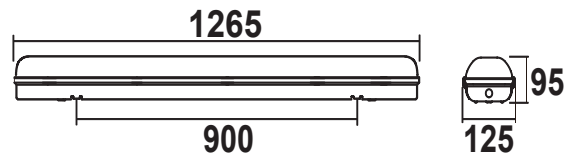

# 40W SLIM WIDEWEATHERSEALED BATTEN LIGHT

**4000K**

BMP-WWS12-40-1254-17

## SPECIFICATIONS

System Power	40w
Milliamps	350Ma
LED type	2835 SMD
Lamp Body Material	PC Base and PC Cover
Colour Temperature	4000k (3000k,6000k opt)
Luminous Flux	5,000 Lumens
Luminous Efficacy	125 Lm/w
CRI	Ra80 (Ra80/90 optional)
Beam Angle	120 x 120
Rated Lifespan	>50,000 hours
IP Rating	IP65 Housing
Impact rating	IK10
Driver Type	Isolated Class 1 Flicker free
Operating Temperature	-20°C ~ 50°C
Dimmable	Optional
Test Reports	LM80, LM70
Lamp Dimension	1265x125x95 (H) mm
Net Weight	1.8kg
Warranty	5 years driver
Certification	JAS/ANZ TUV

PA16H Large terminal Block

120x120 B/Angle