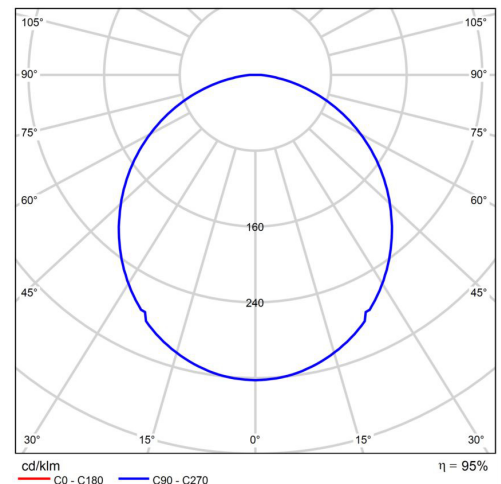

PA16H Large terminal Block

120x120 B/Angle