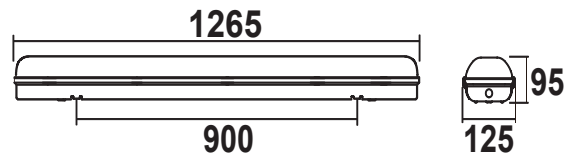

40W SLIM WIDEWEATHERSEALED BATTEN LIGHT

6000K

BMP-WWS12-40-1256-17

SPECIFICATIONS

System Power	40w
Milliamps	350Ma
LED type	2835 SMD
Lamp Body Material	PC Base and PC Cover
Colour Temperature	6000k (3000k,4000k opt)
Luminous Flux	5,050 Lumens
Luminous Efficacy	125 Lm/w
CRI	Ra80 (Ra80/90 optional)
Beam Angle	120 x 120
Rated Lifespan	>50,000 hours
IP Rating	IP65 Housing
Impact rating	IK10
Driver Type	Isolated Class 1 Flicker free
Operating Temperature	-20°C ~ 50°C
Dimmable	Optional
Test Reports	LM80, LM70
Lamp Dimension	1265x125x95 (H) mm
Net Weight	1.8kg
Warranty	5 years driver
Certification	JAS/ANZ TUV

PA16H Large terminal Block

120x120° B/Angle