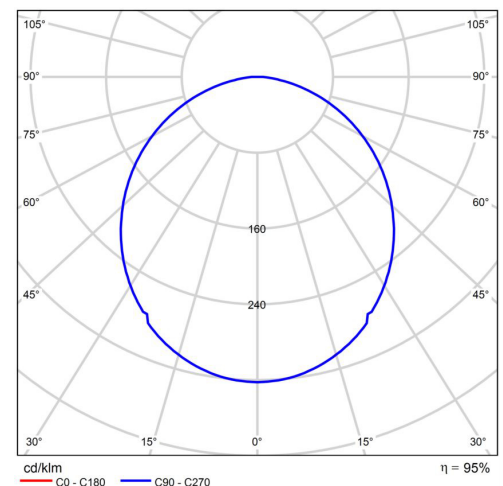

40W SLIM WIDEWEATHERSEALED BATTEN LIGHT

6000K

BMP-WWS12-40-1256-17

SPECIFICATIONS

System Power	40w
Milliamps	350Ma
LED type	2835 SMD
Lamp Body Material	PC Base and PC Cover
Colour Temperature	6000k (3000k,4000k opt)
Luminous Flux	5,050 Lumens
Luminous Efficacy	125 Lm/w
CRI	Ra80 (Ra80/90 optional)
Beam Angle	120 x 120
Rated Lifespan	>50,000 hours
IP Rating	IP65 Housing
Impact rating	IK10
Driver Type	Isolated Class 1 Flicker free
Operating Temperature	-20°C ~ 50°C
Dimmable	Optional
Test Reports	LM80, LM70
Lamp Dimension	1265x125x95 (H) mm
Net Weight	1.8kg
Warranty	5 years driver
Certification	JAS/ANZ TUV

PA16H Large terminal Block

120x120° B/Angle